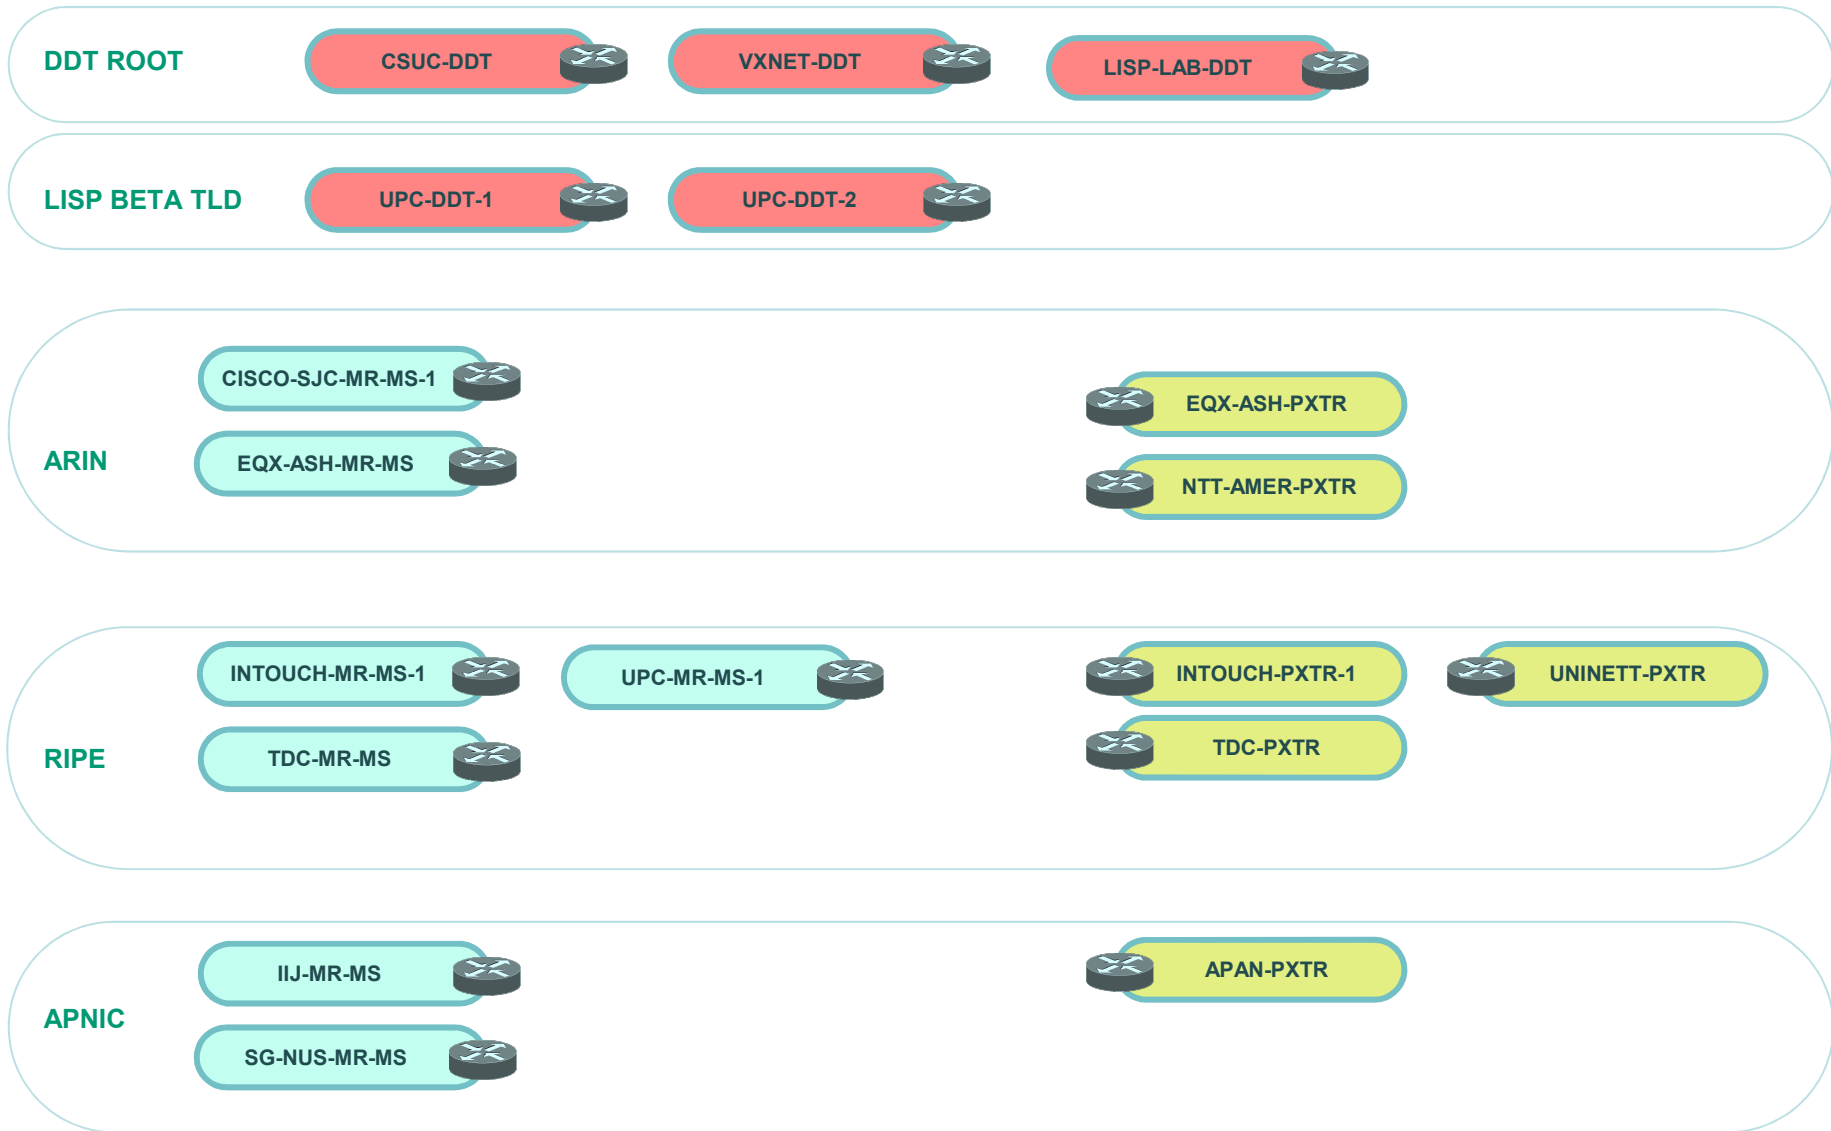

International LISP Beta Network High Level Topology – June 2017

ARIN (US Region) - Connecting LISP Service Providers Together

RIPE (Europe Region) - Connecting LISP Service Providers Together

APNIC (Asia Region) - Connecting LISP Service Providers Together