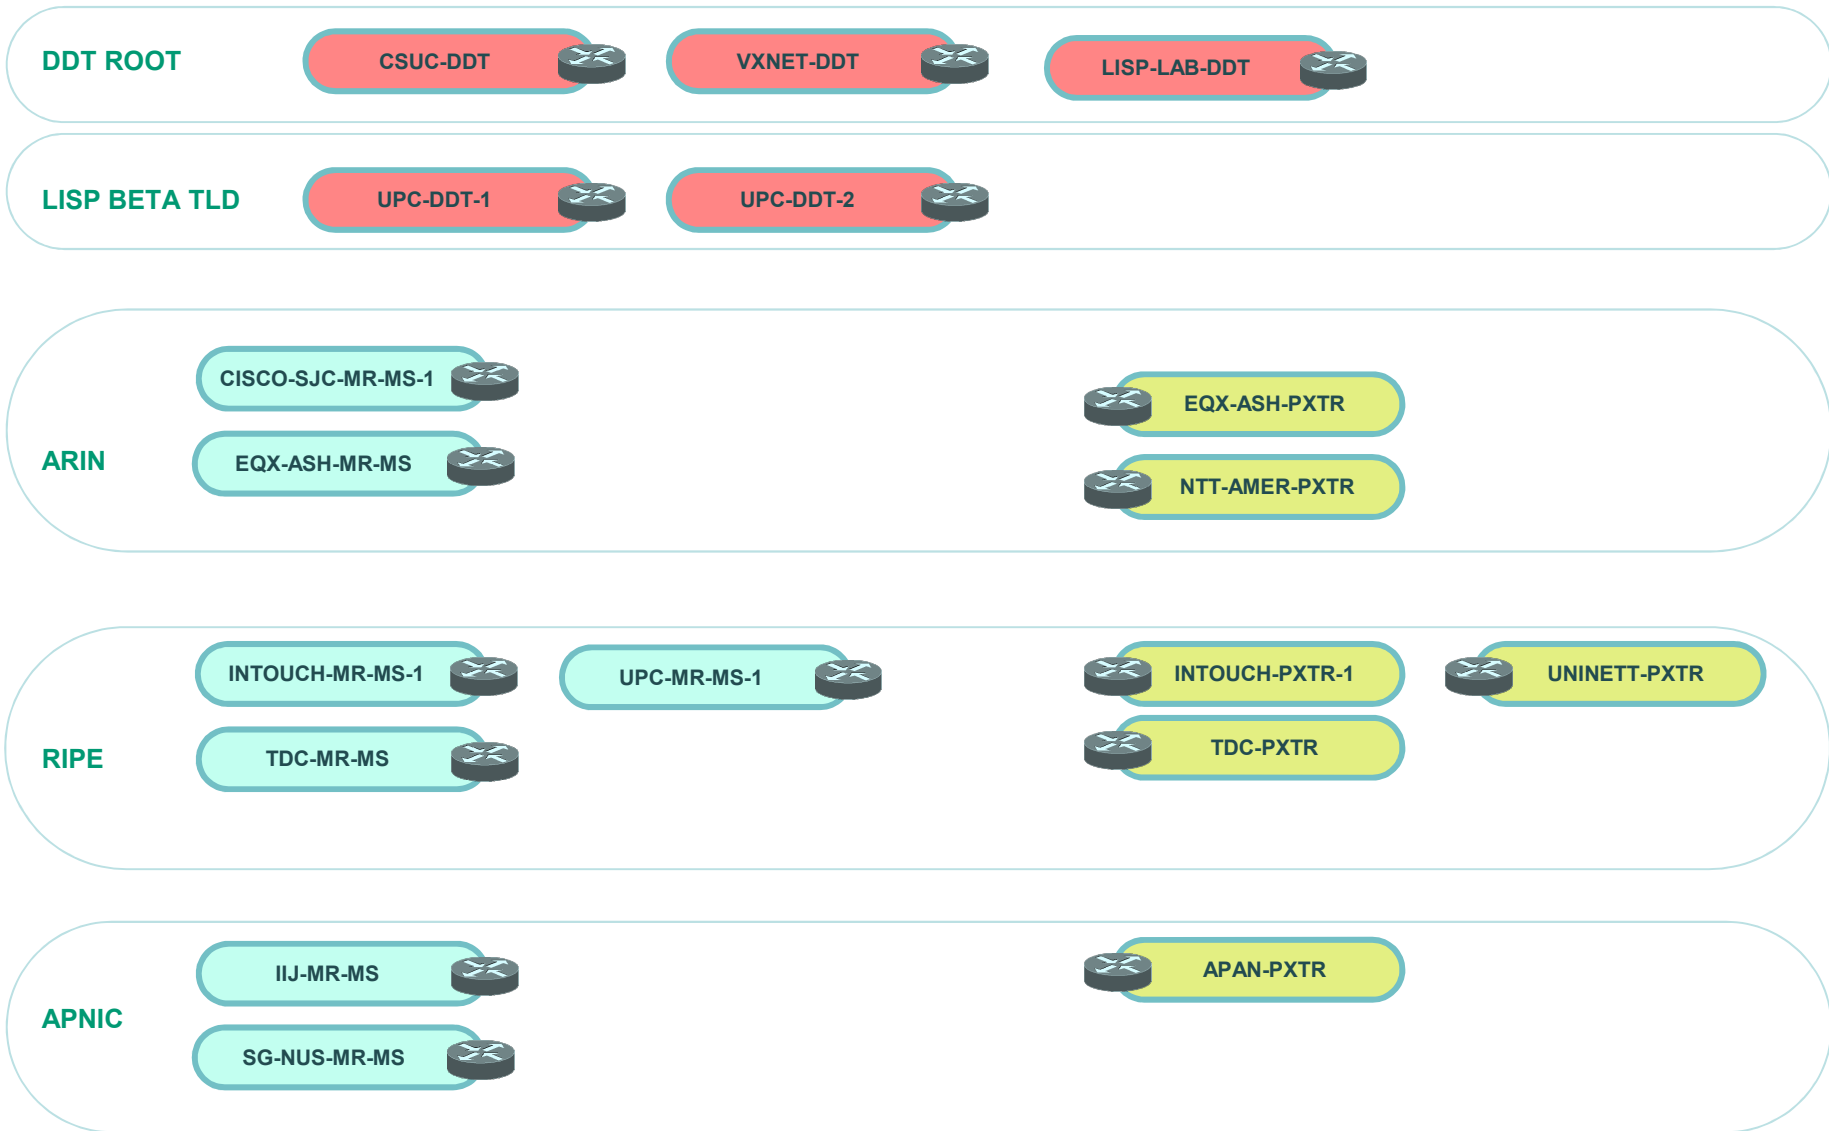

# International LISP Beta Network High Level Topology – October 2017

# ARIN (US Region) - Connecting LISP Service Providers Together

# RIPE (Europe Region) - Connecting LISP Service Providers Together

# APNIC (Asia Region) - Connecting LISP Service Providers Together