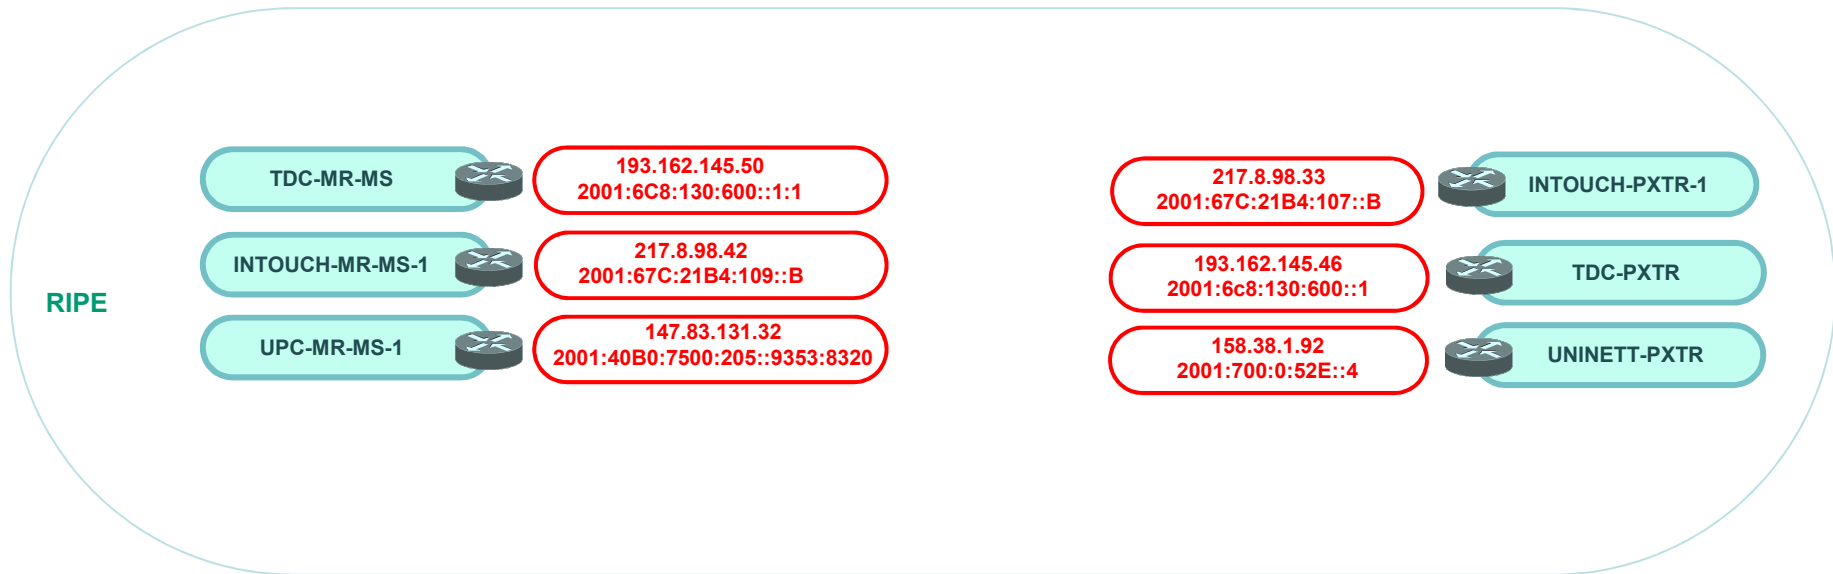

International LISP Beta Network High Level Topology – June 2017

ARIN (US Region) - Connecting LISP Service Providers Together

RIPE (Europe Region) - Connecting LISP Service Providers Together

APNIC (Asia Region) - Connecting LISP Service Providers Together