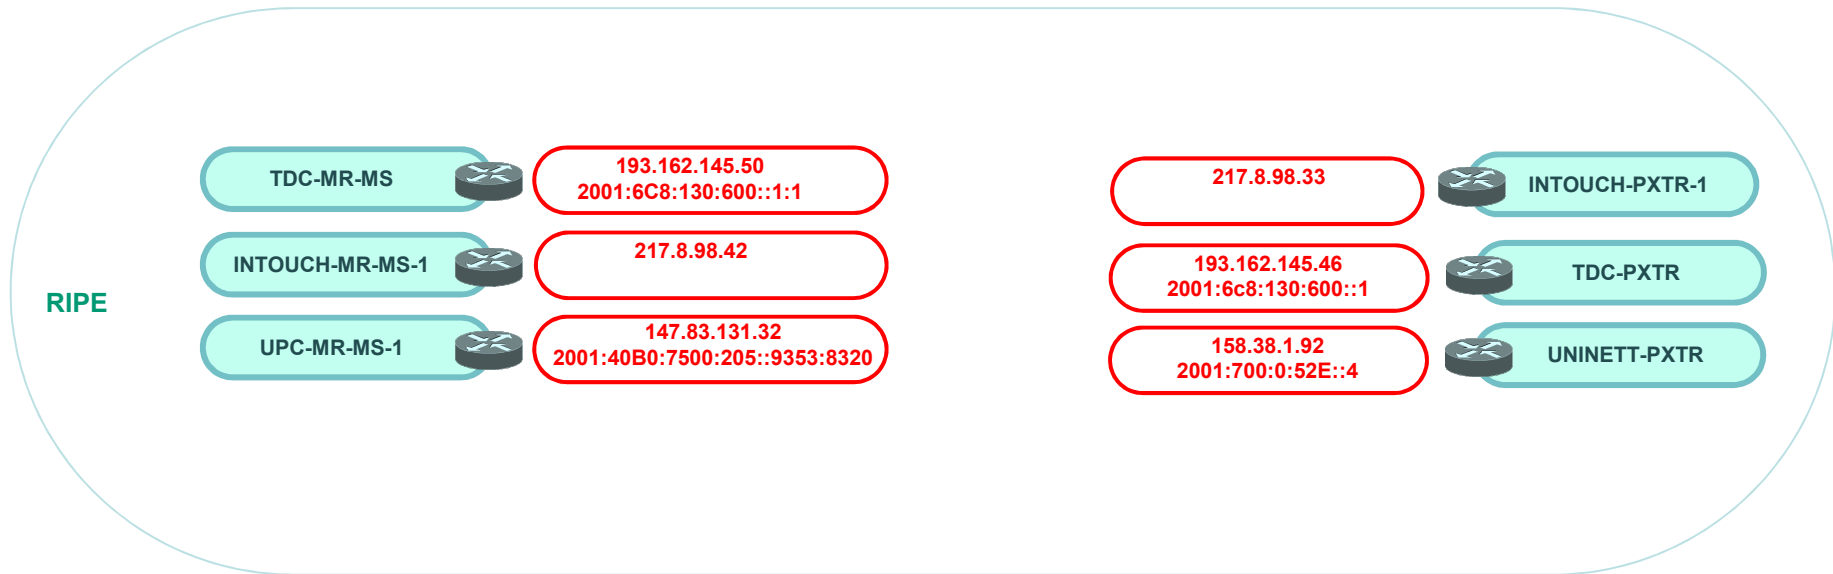

# International LISP Beta Network High Level Topology – October 2017

# ARIN (US Region) - Connecting LISP Service Providers Together

# RIPE (Europe Region) - Connecting LISP Service Providers Together